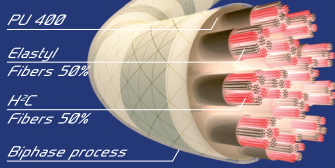

INTERMEDIATE

ADVANCED

EXPERT

PRO

TYPE OF PLAYER

PLAYER SKILLS

	INTERMEDIATE	ADVANCED	EXPERT	PRO
BALL SPEED	89 KM/H	106 KM/H	121 KM/H	138 KM/H
ACCURACY	15 %	31 %	33 %	42 %
SPIN	1395 RPM	1360 RPM	1537 RPM	1963 RPM
NET CLEARANCE	75 cm	64 cm	40 cm	35 cm

STRINGS

MULTIFILAMENTS

FROM **INTERMEDIATE** TO **ADVANCED PLAYERS**

PLAYABILITY
SPEED / PRECISION

ARM INTEGRITY
SHOCK ABSORPTION

DURABILITY
STRING RESISTANCE

HYBRID 3D

FROM **ADVANCED** TO **EXPERT PLAYERS**