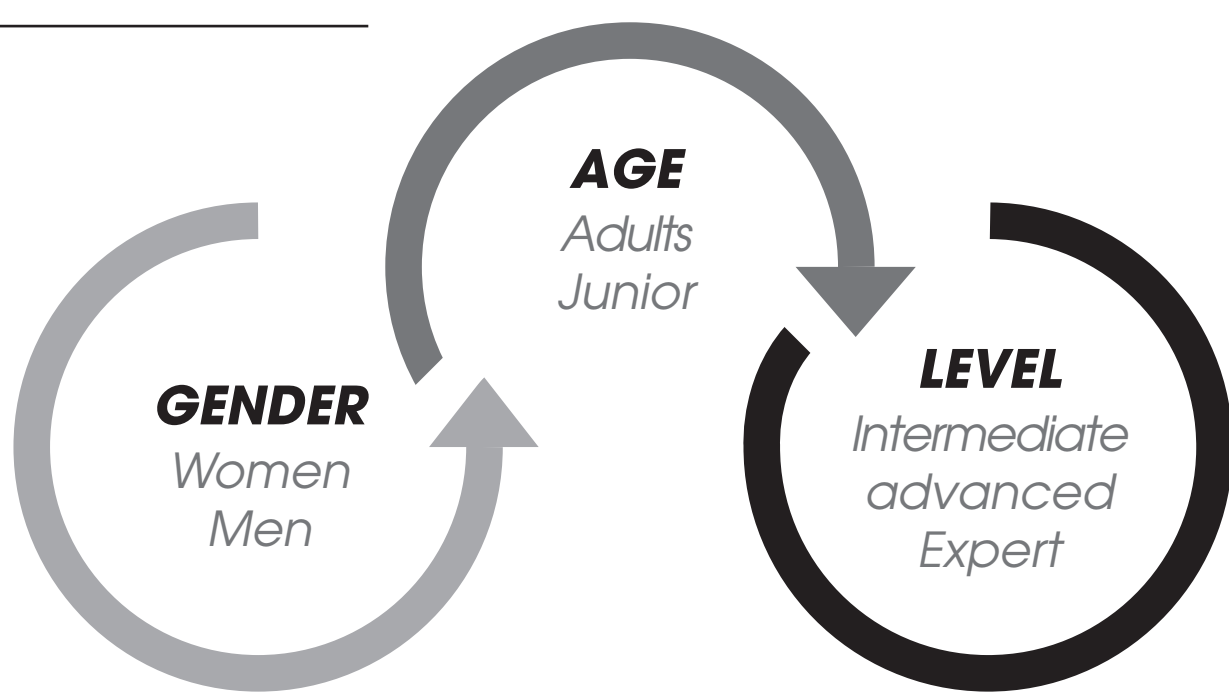

We are **a players' company**

We believe **everything starts from the player**

TecniLAB

COLLECT - ANALYZE - IMPROVE

We believe every player is unique and everything starts from the players. We **collect** and **analyze** various types of players to create **4 categories** :

INTERMEDIATE

ADVANCED

EXPERT

PRO

TYPE OF PLAYER

PLAYER SKILLS

	INTERMEDIATE	ADVANCED	EXPERT	PRO
BALL SPEED	89 KM/H	106 KM/H	121 KM/H	138 KM/H
ACCURACY	15 %	31 %	33 %	42 %
SPIN	1395 RPM	1360 RPM	1537 RPM	1963 RPM
NET CLEARANCE	75 cm	64 cm	40 cm	35 cm

STRINGS

MULTIFILAMENTS

FROM **INTERMEDIATE** TO **ADVANCED PLAYERS**

PLAYABILITY
SPEED / PRECISION

ARM INTEGRITY
SHOCK ABSORPTION

DURABILITY
STRING RESISTANCE

HYBRID 3D

FROM **ADVANCED** TO **EXPERT PLAYERS**